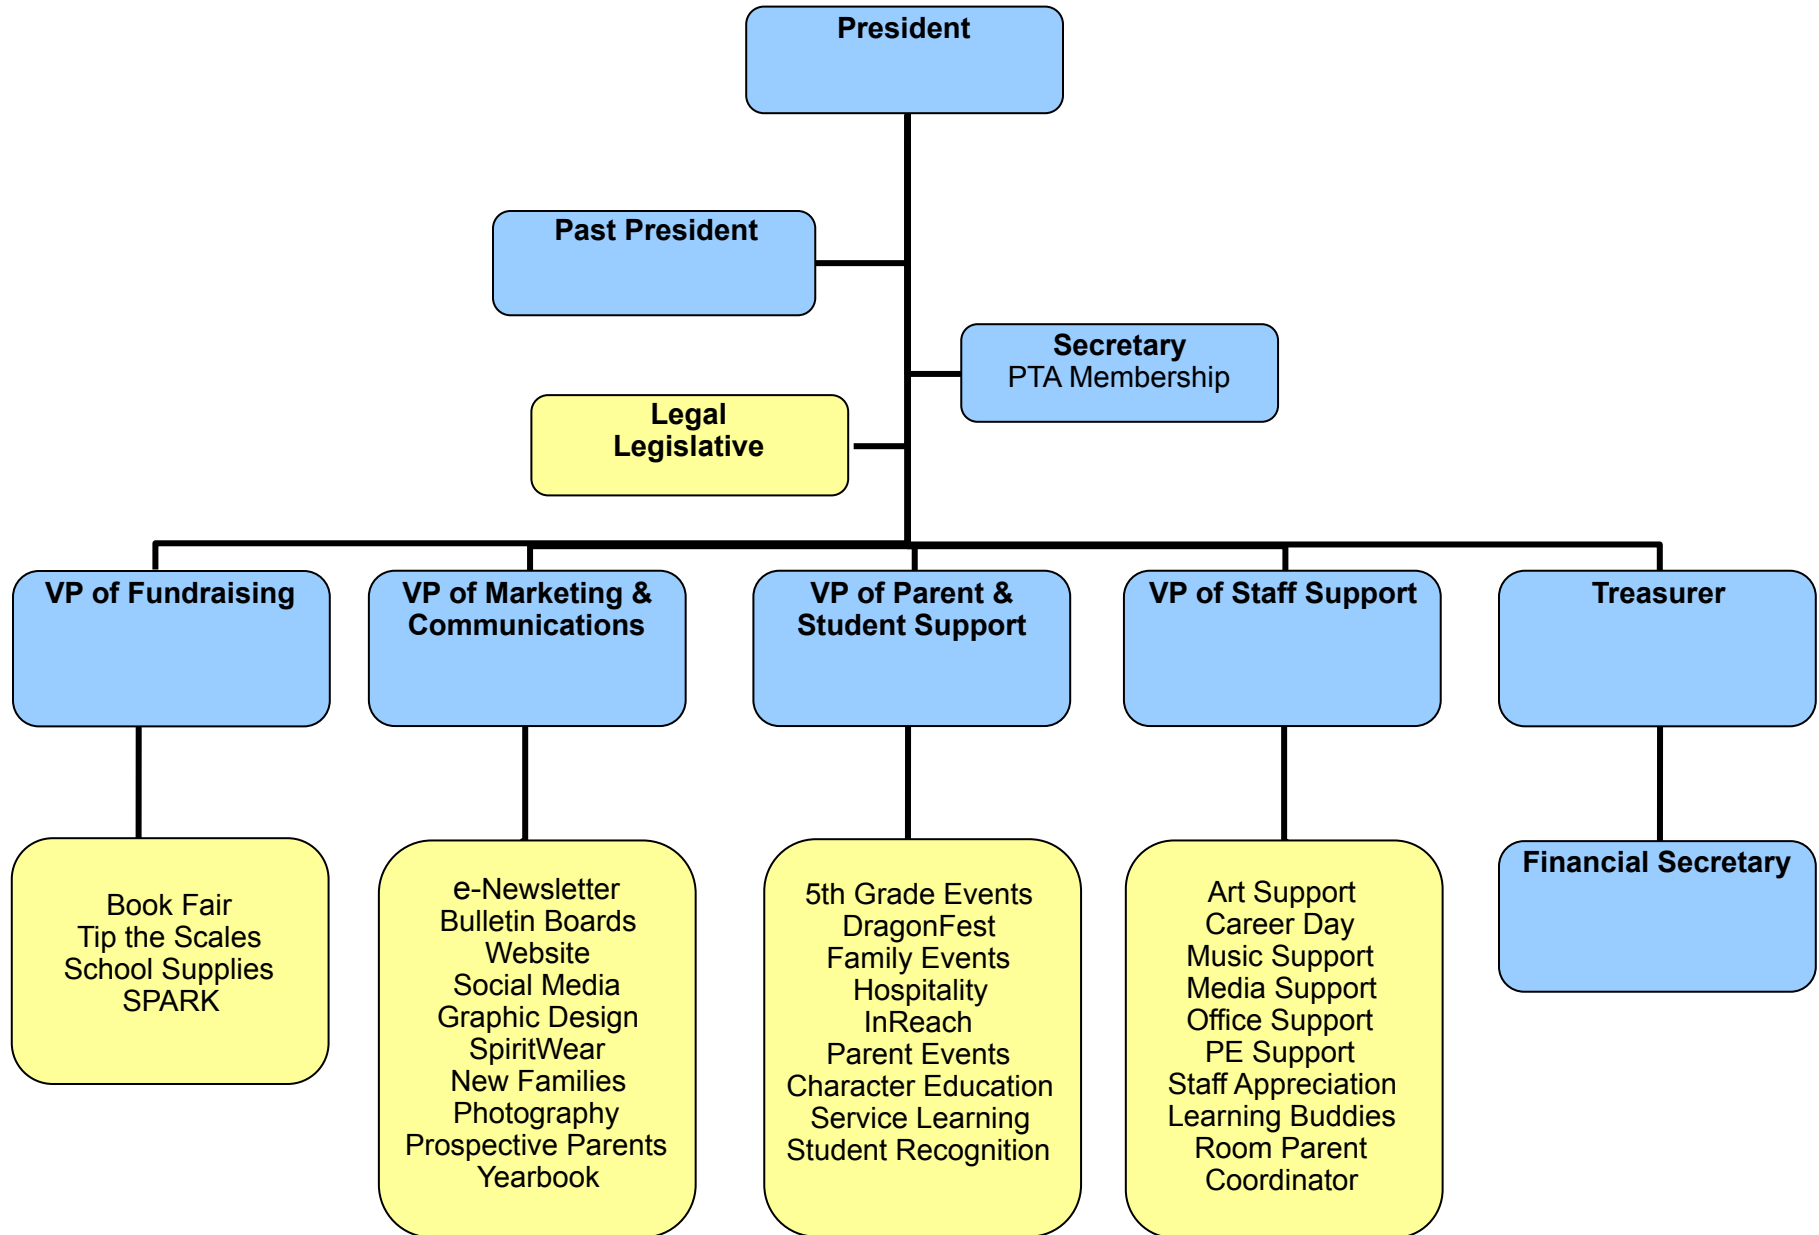

# Dilworth Elementary PTA Organization

Updated: August 8, 2018

Notes: Blue positions are members of Exec Board.  
Any one of the VP/Treasurer/Secretary may be President-Elect.