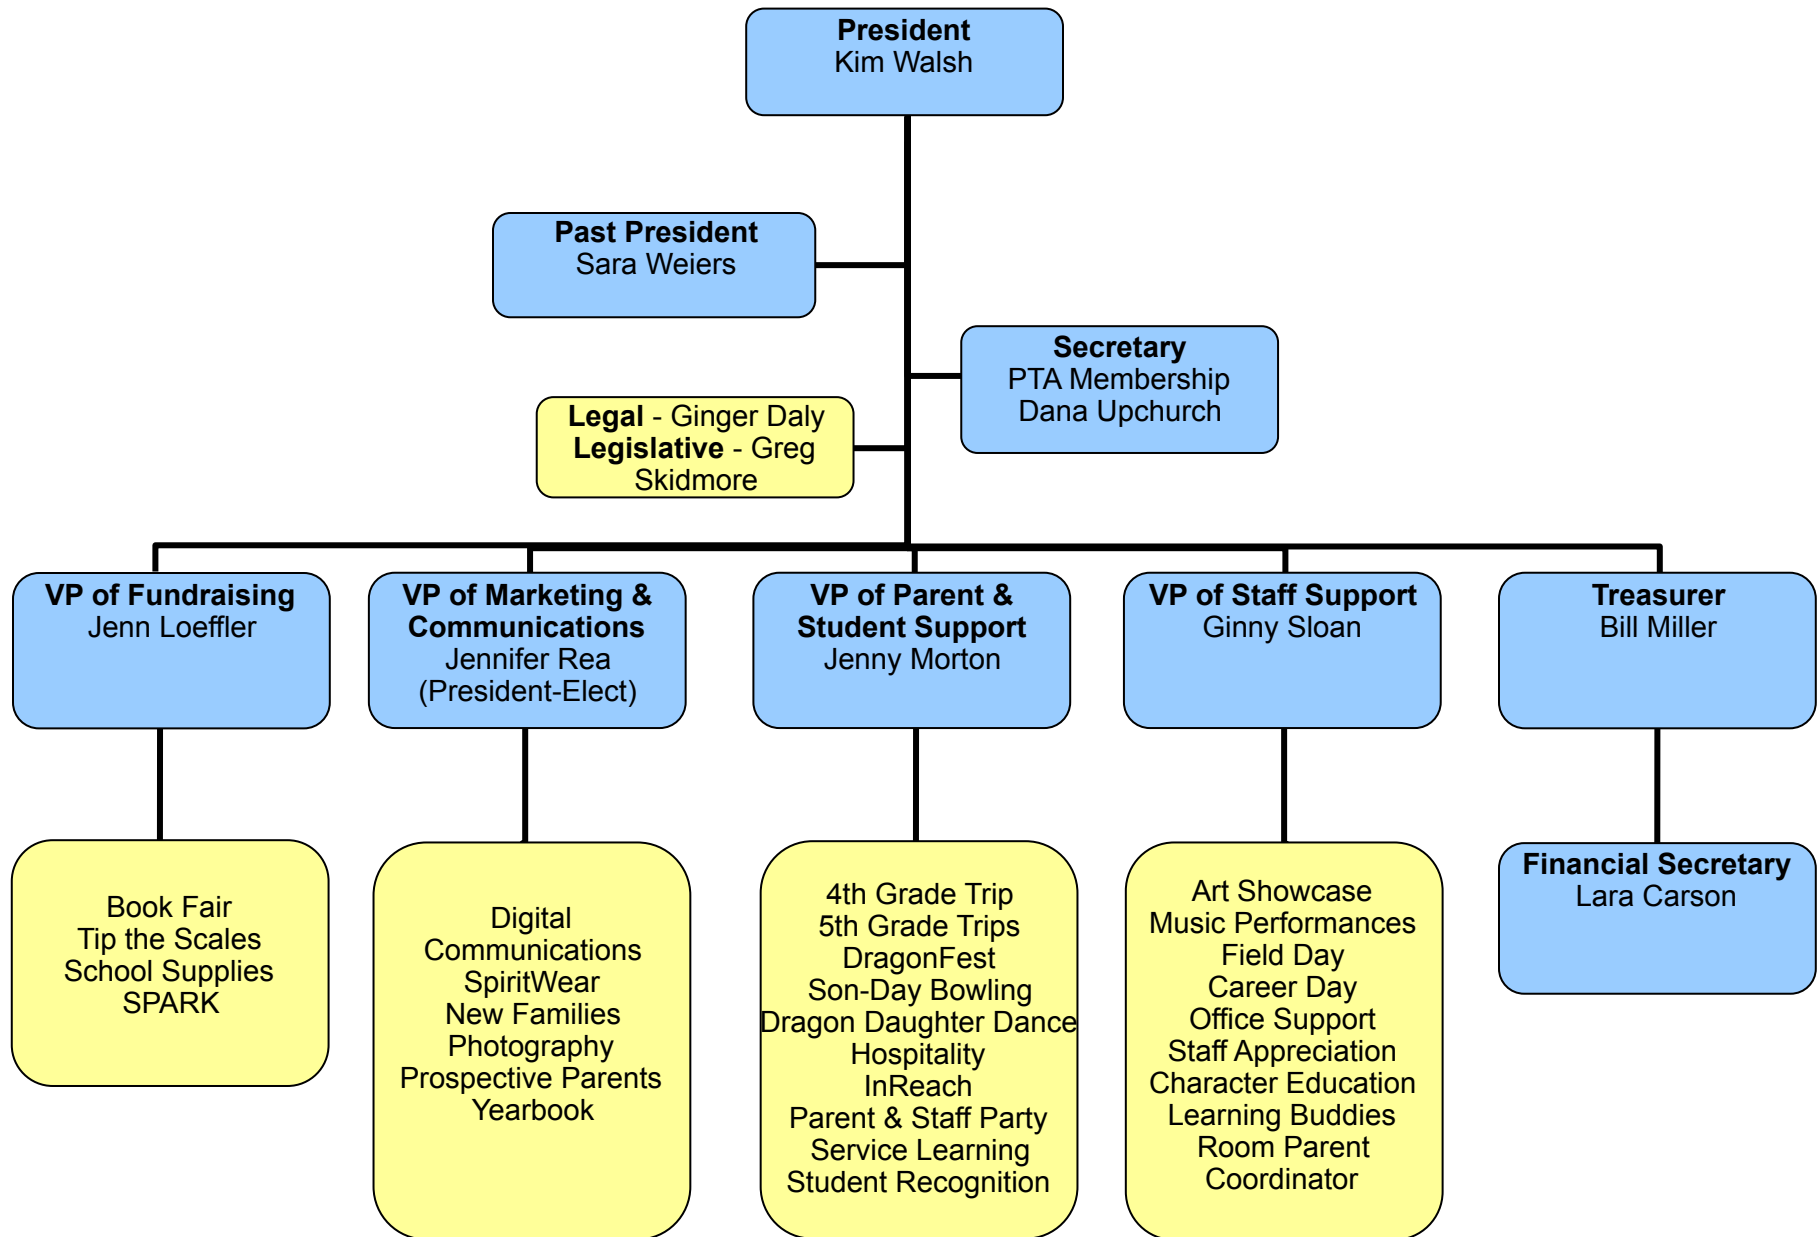

Dilworth Elementary PTA Organization

Updated: August 9, 2019

Please note: Blue positions are members of Exec Board. Any one of the VP/Treasurer/Secretary may be President-Elect.