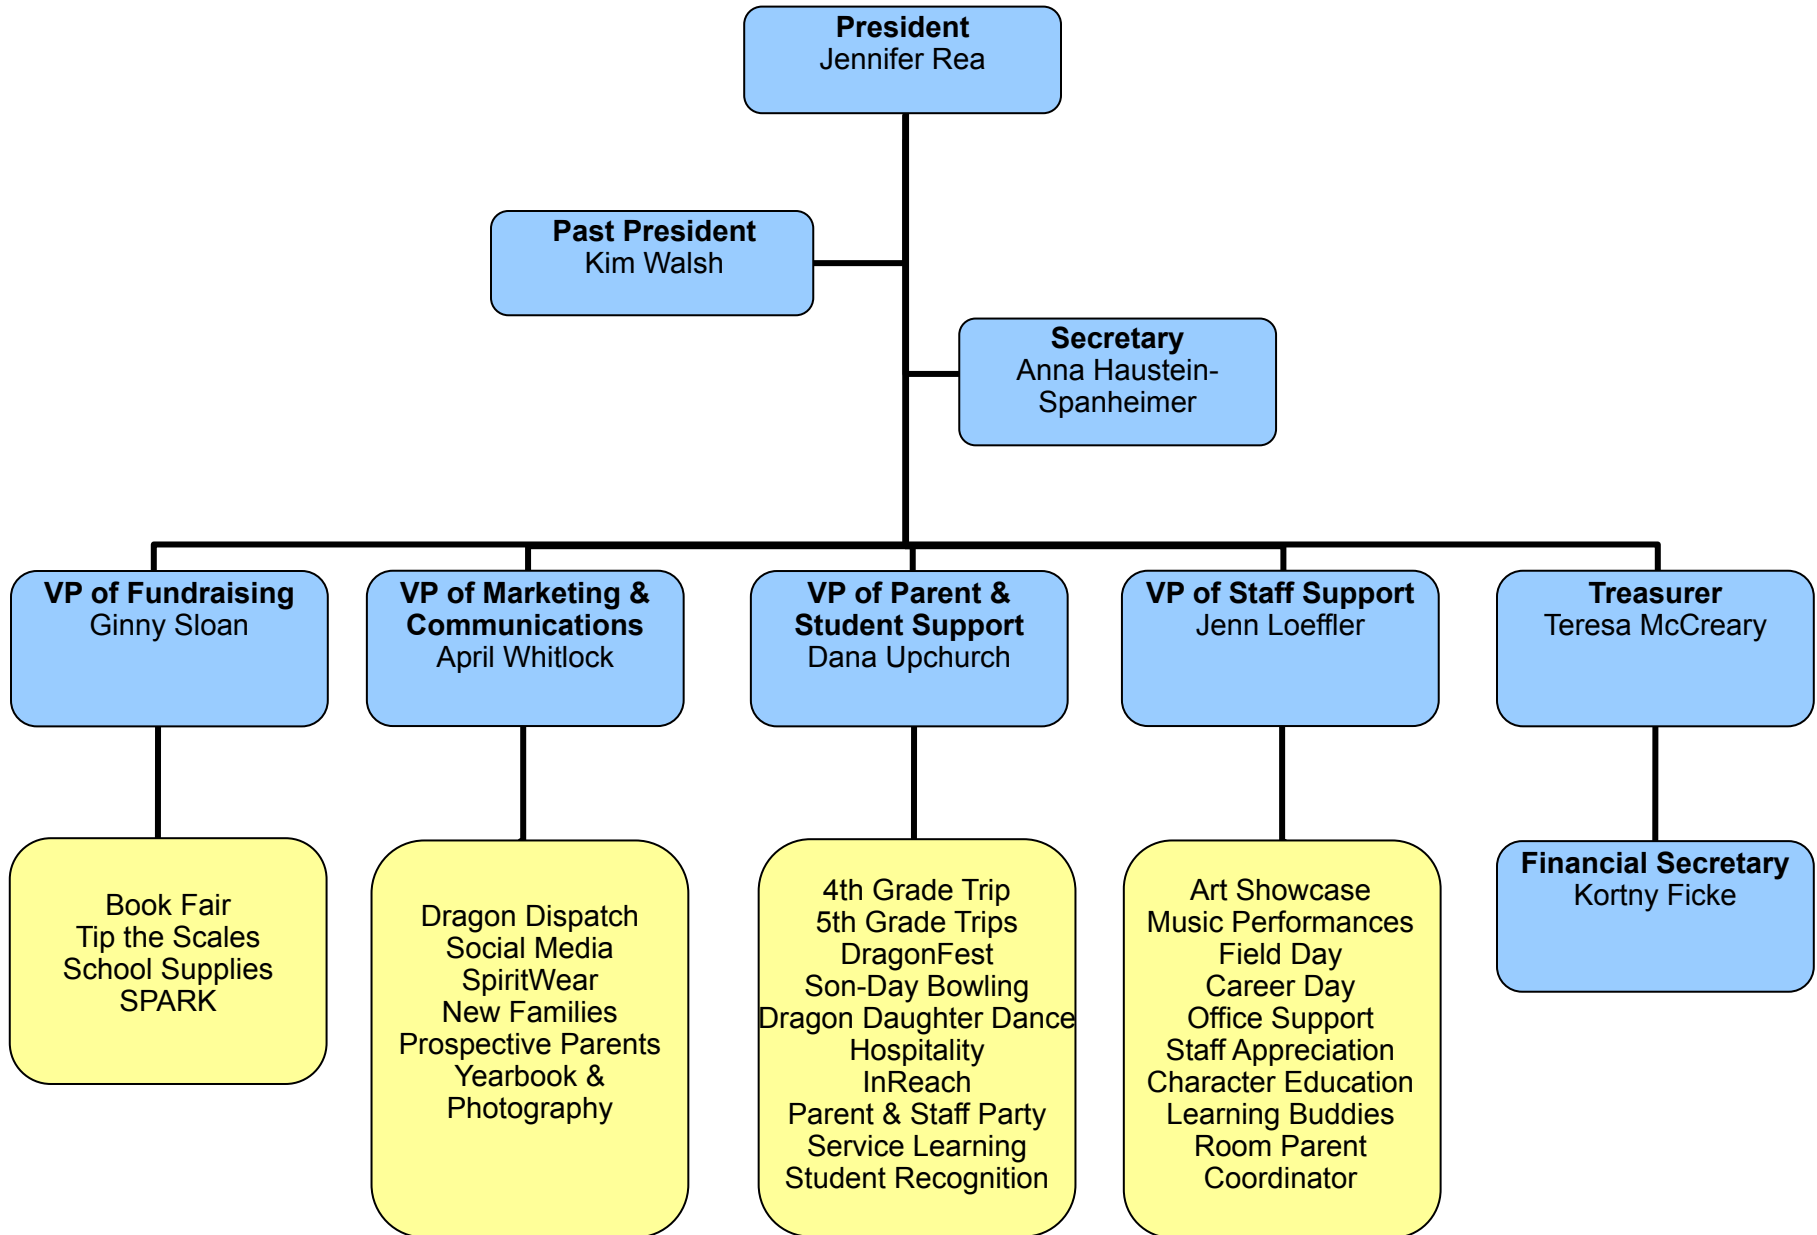

# Dilworth Elementary PTA Organization

Updated: June 30, 2020

Please note: Blue positions are members of Exec Board. Any one of the VP/Treasurer/Secretary may be President-Elect.