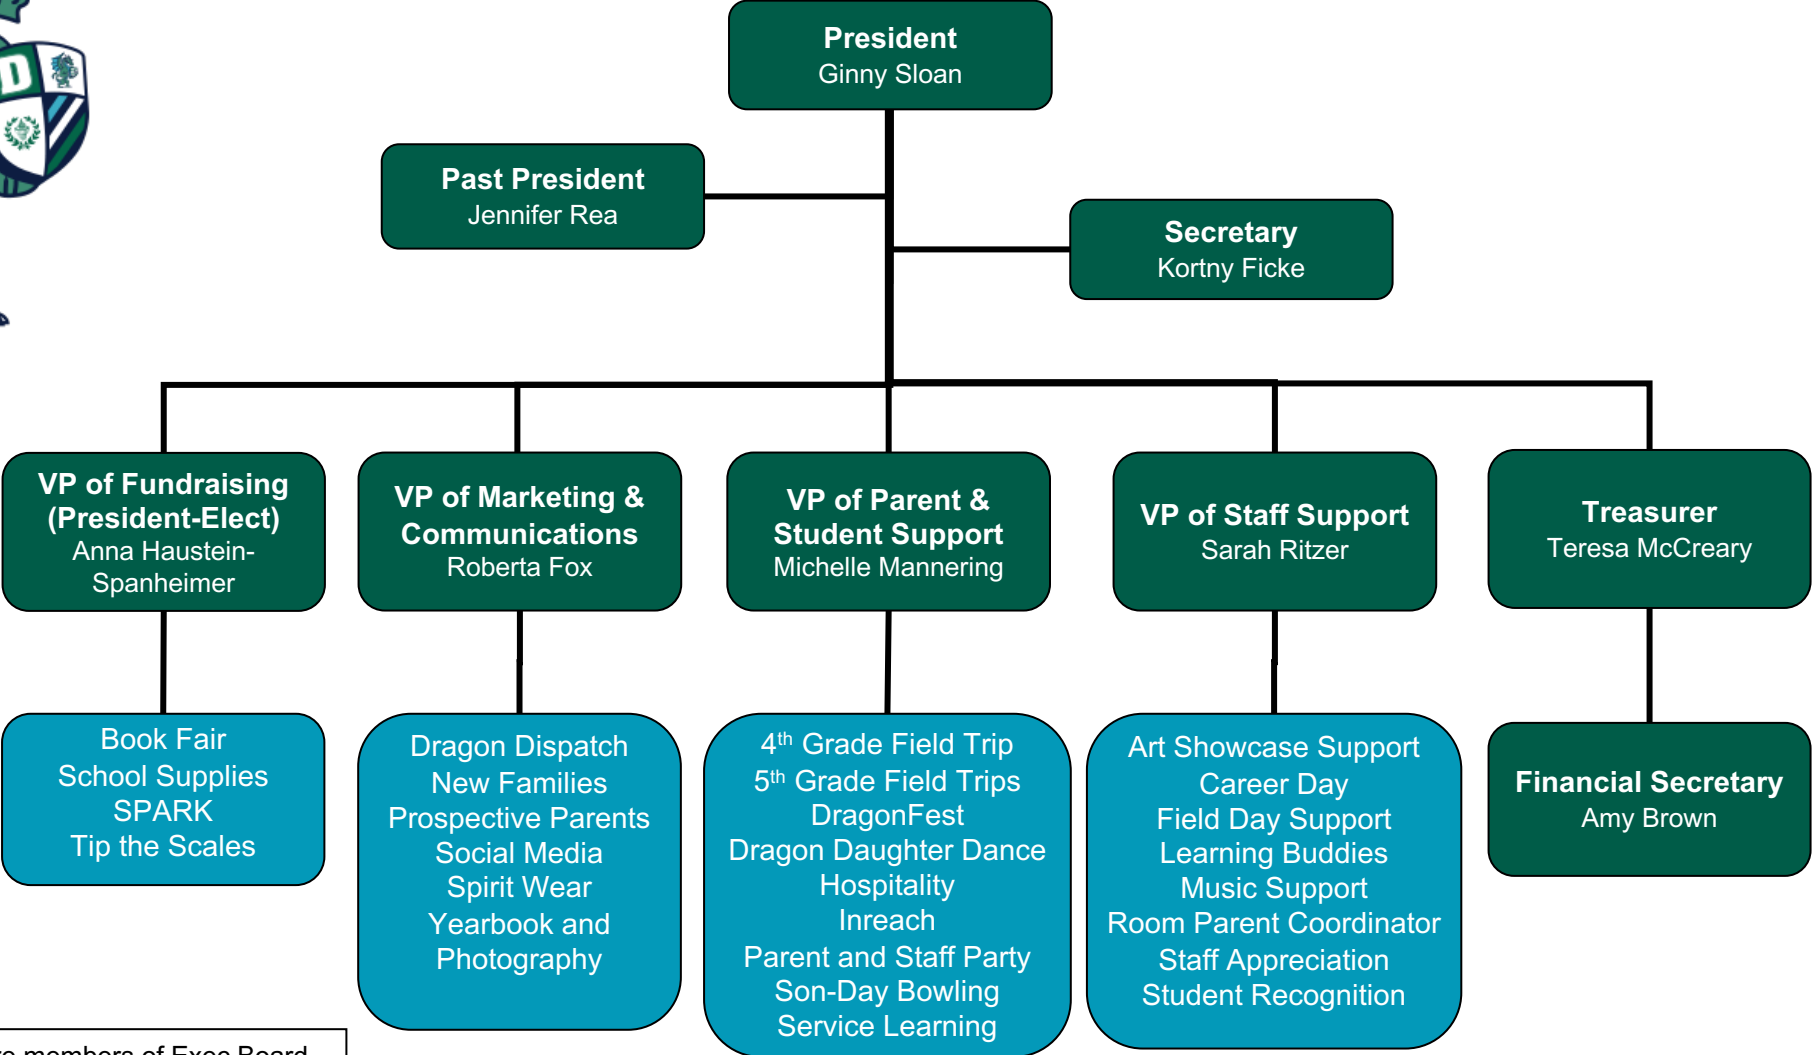

# Dilworth Elementary PTA Organization

Notes: Green positions are members of Exec Board.  
Any one of the VP/Treasurer/Secretary may be President-Elect.