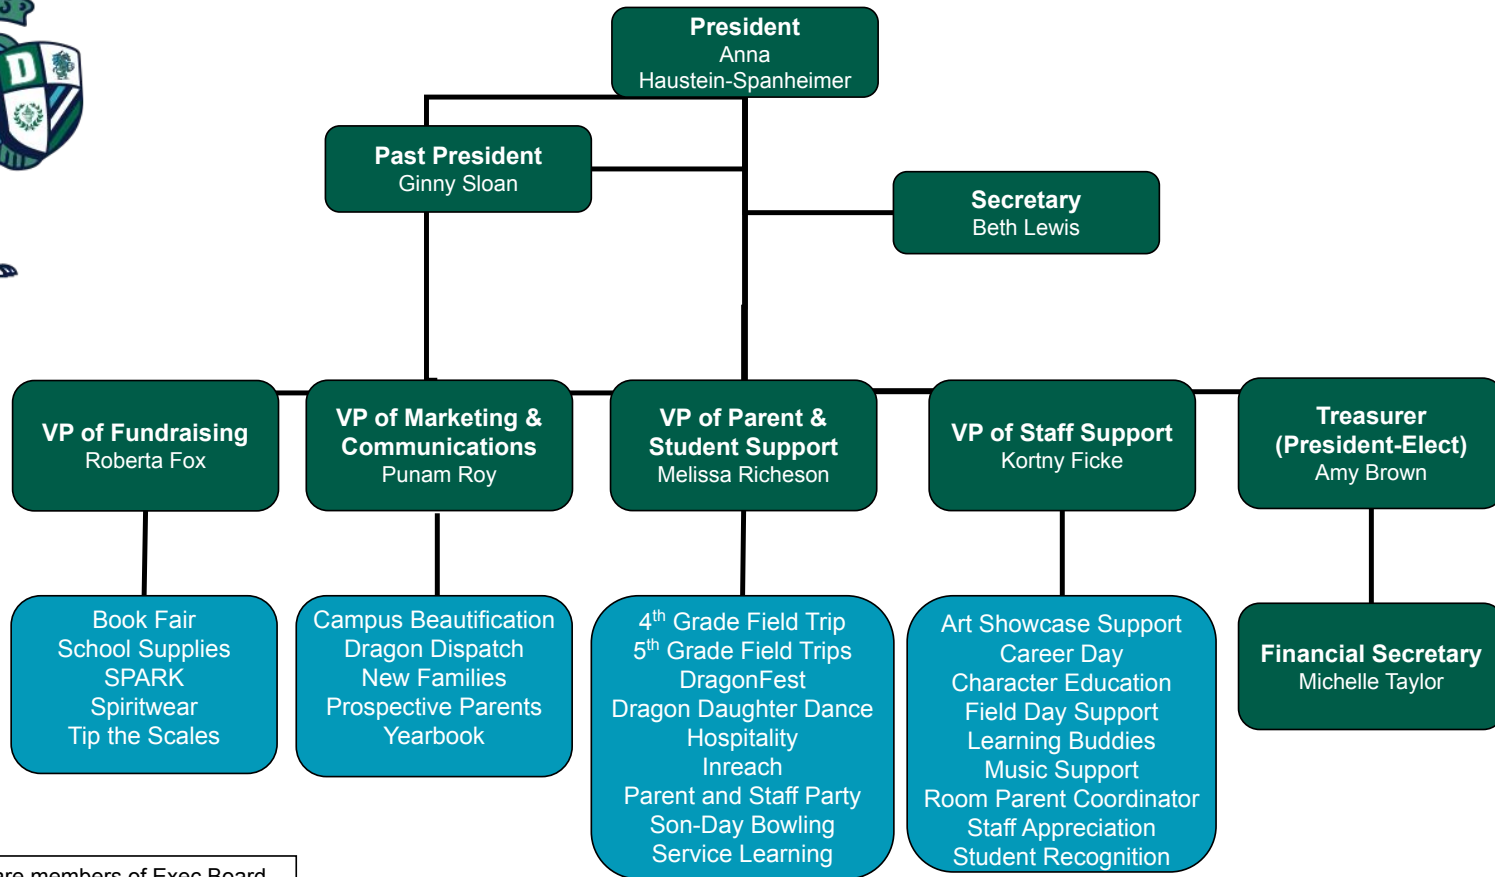

## Dilworth Elementary PTA Organization

Notes: Green positions are members of Exec Board.  
Any one of the VP/Treasurer/Secretary may be  
President-Elect.